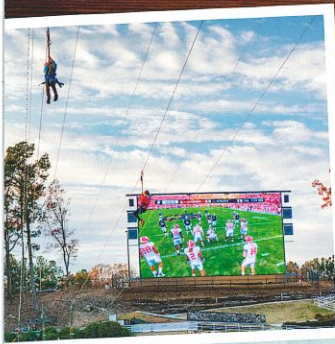

YOUR ADVENTURE AWAITS!

Lanier Islands

FAMILY FUN PARK

Head over to the Family Fun Park to get your day started right. Jump into the WildWaves wave pool, brave the Raging River waterslide, then head on over to Big Beach to enjoy a movie on our "Spectacular Screen!"

BOARDWALK

It's impossible to be bored on this boardwalk! The Boardwalk is home to the Grilled Cheese Shoppe as well as two exhilarating rides: CAT4 Tube Slide and THUNDERBOLT Triple Zips.

SUNSET COVE

Sunset Cove at Lanier Islands is the hottest lakeside spot for day play and nightlife in Georgia! With its own stage for live entertainment, delicious beachfront dining, an expansive powder white beach, and two fire pits, you'll never want to leave!

Stay All Day!

RELAX • PLAY • EXPLORE

Located within our 1,500-acre resort here in Georgia, LanierWorld is home to a variety of attractions, restaurants, activities, beach and water park sure to thrill adventure seekers and beach bums alike. LanierWorld encompasses all that you seek in a family vacation and more, with enough rides and slides to keep you cool all summer long!

Your Adventure can be

EXCITING *or* **RELAXING**

Hiking/Walking Trails
Camping
Boating
Horseback Riding
Kayaking
Paddle Boarding
5Ks and Triathlons
Team Building
LanierWorld
Ziplines
Golf, Mini-golf
Tennis
Volleyball
Holiday Festivities