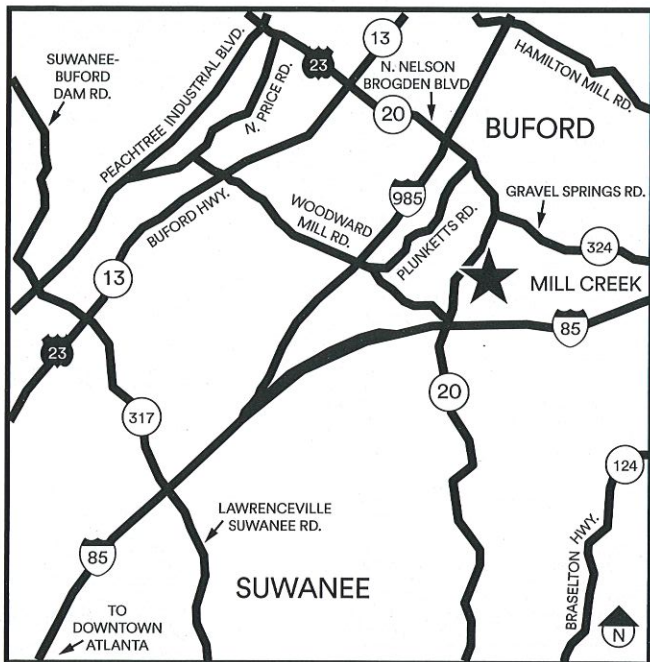

HOW TO GET HERE

Mall of Georgia is located on Buford Drive, GA S.R. 20, between I-85 (at Exit 115, S.R. 20 West) and I-985 (at Exit 4) in the Mill Creek district of Gwinnett County, Georgia, 30 miles northeast of downtown Atlanta.

MALL HOURS

Monday - Saturday, 10AM - 9PM

Sunday, 12PM - 6PM

Department store, restaurant, and movie theater hours may vary. Holiday hours may also vary.

SHOPPING LINE®

For a complete list of our stores, hours and events or to speak directly with the store of your choice, call the Shopping Line at (678) 482-8788.

MALL OF GEORGIA
A SIMON MALL

MALL DIRECTORY